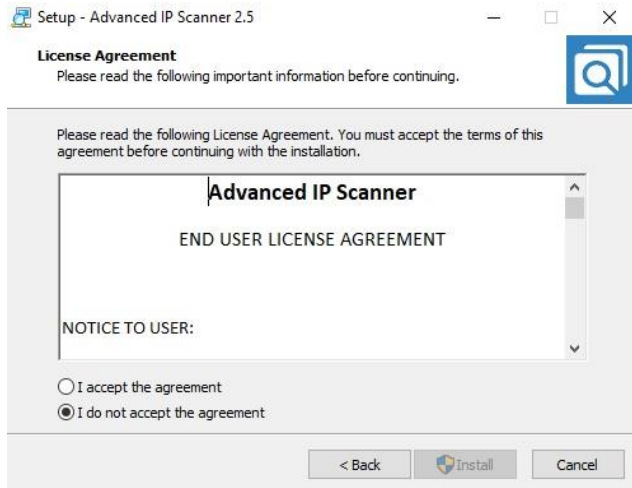

LANGKAH-LANGKAH INSTALASI ADVANCED IP SCANNER

1. OK

2. NEXT

3.1 ACCEPT THE AGGREMENT

4. INSTALASI

5. FINISH

6. SCAN IP