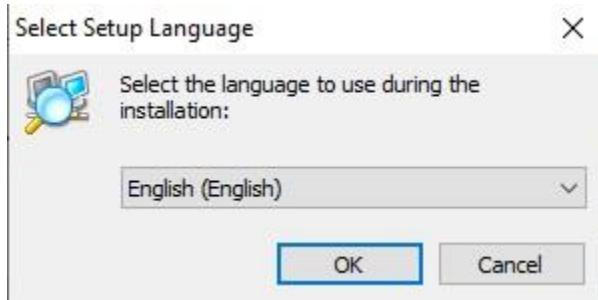

LANGKAH-LANGKAH INSTALASI ADVANCED IP SCANNER

1. OK

2. NEXT

3.1 ACCEPT THE AGGREMENT

4. INSTALASI

5. FINISH

6. SCAN IP