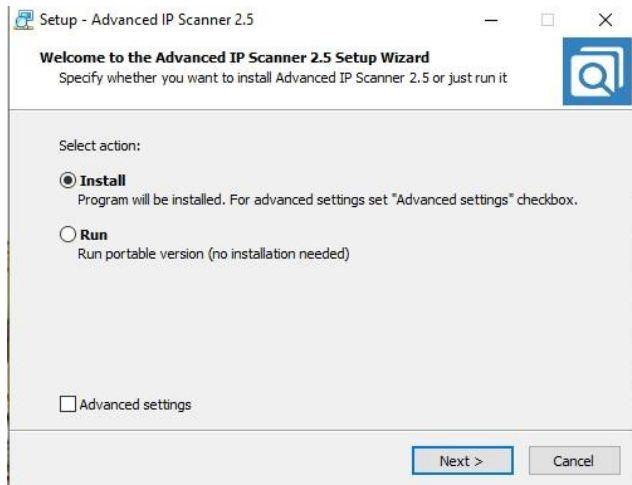

LANGKAH-LANGKAH INSTALASI ADVANCED IP SCANNER

1. OK

2. NEXT

3.1 ACCEPT THE AGGREMENT

4. INSTALASI

5. FINISH

6. SCAN IP