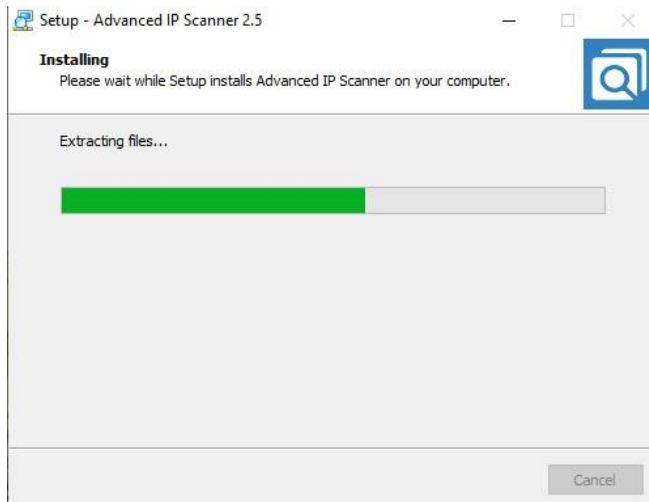

LANGKAH-LANGKAH INSTALASI ADVANCED IP SCANNER

1. OK

2. NEXT

3.1 ACCEPT THE AGGREMENT

4. INSTALASI

5. FINISH

6. SCAN IP