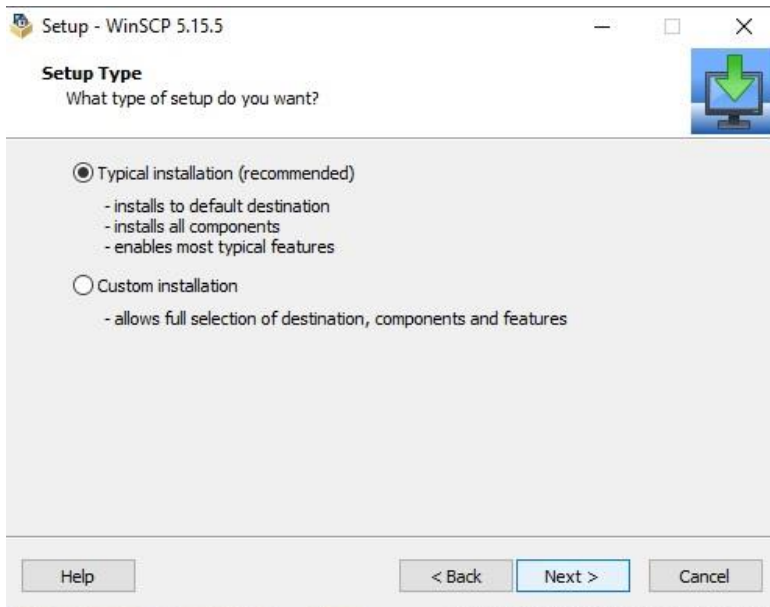

LANGKAH-LANGKAH INSTALASI WINSCP DI MS.WINDOWS

1. BUKA FILE UNDUH WINSCP

2. ACCEPT

3. NEXT

4. INSTALL

5. PROSES INSTALSI

6. FINISH

7.