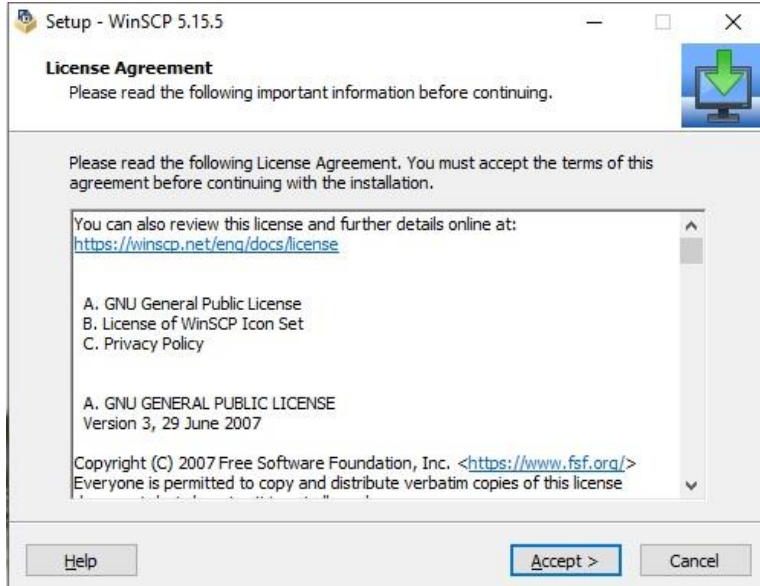

LANGKAH-LANGKAH INSTALASI WINSCP DI MS.WINDOWS

1. BUKA FILE UNDUH WINSCP

2. ACCEPT

3. NEXT

4. INSTALL

5. PROSES INSTALSI

6. FINISH

7.