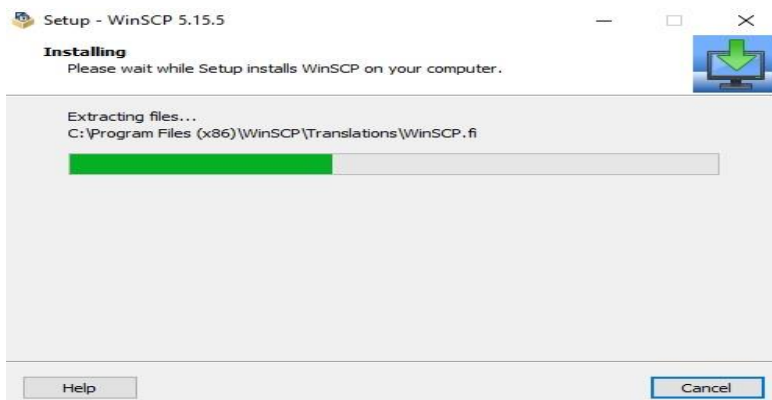

LANGKAH-LANGKAH INSTALASI WINSCP DI MS.WINDOWS

1. BUKA FILE UNDUH WINSCP

2. ACCEPT

3. NEXT

4. INSTALL

5. PROSES INSTALSI

6. FINISH

7.