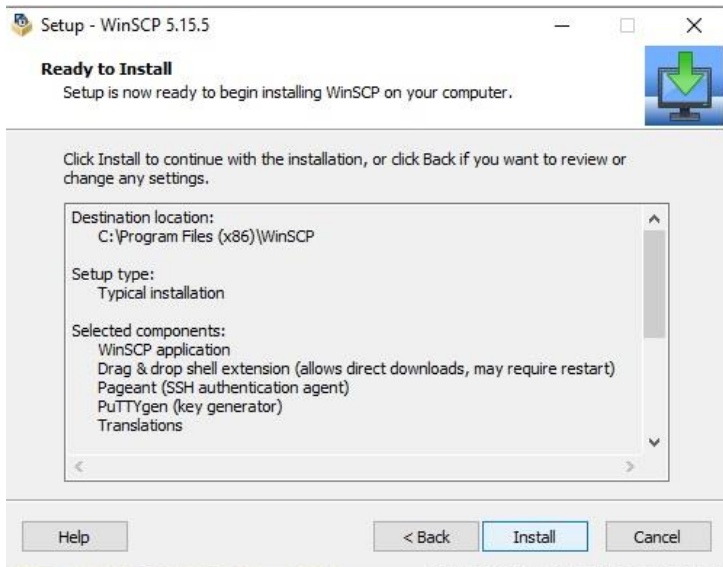

LANGKAH-LANGKAH INSTALASI WINSCP DI MS.WINDOWS

1. BUKA FILE UNDUH WINSCP

2. ACCEPT

3. NEXT

4. INSTALL

5. PROSES INSTALSI

6. FINISH

7.