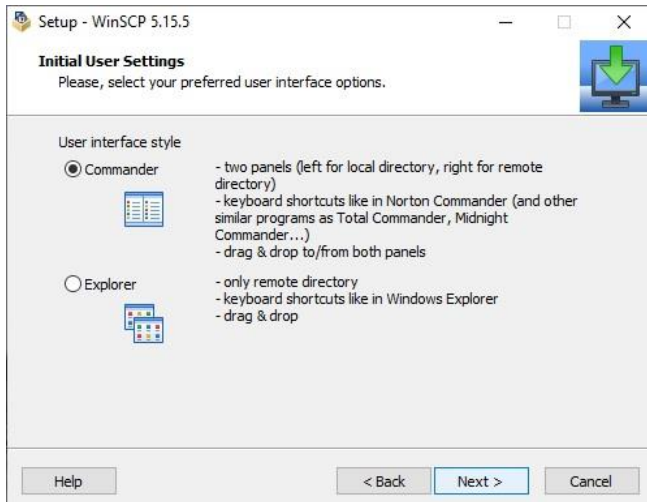

LANGKAH-LANGKAH INSTALASI WINSCP DI MS.WINDOWS

1. BUKA FILE UNDUH WINSCP

2. ACCEPT

3. NEXT

4. INSTALL

5. PROSES INSTALSI

6. FINISH

7.