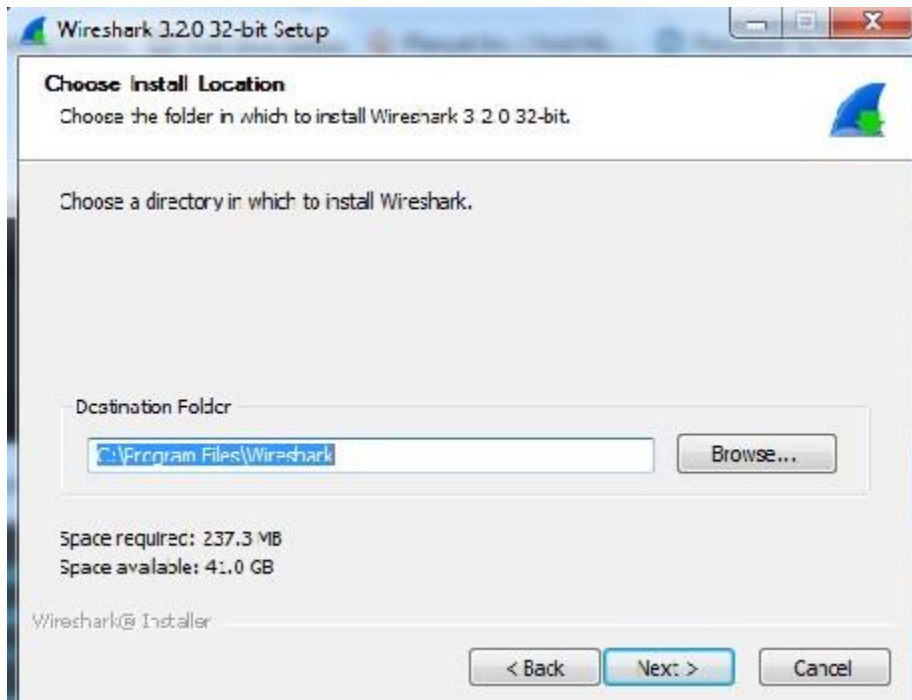

LANGKAH-LANGKAH INSTALASI WIRESHARK

1. NEXT

2. I AGREE

3. NEXT

4. NEXT

5. NEXT

6. NEXT

7. INSTAL