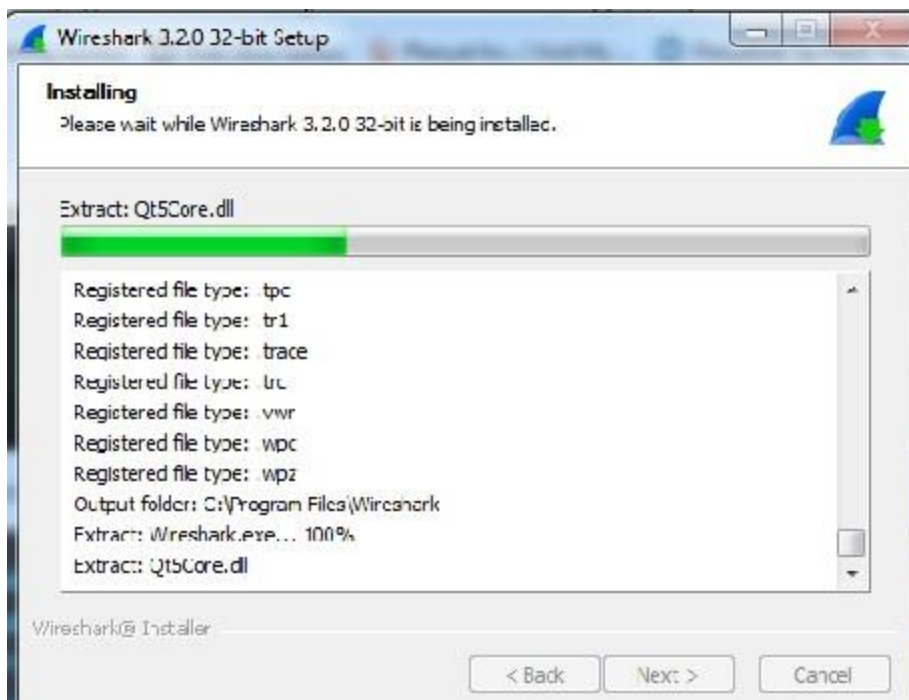

8. INSTALASI